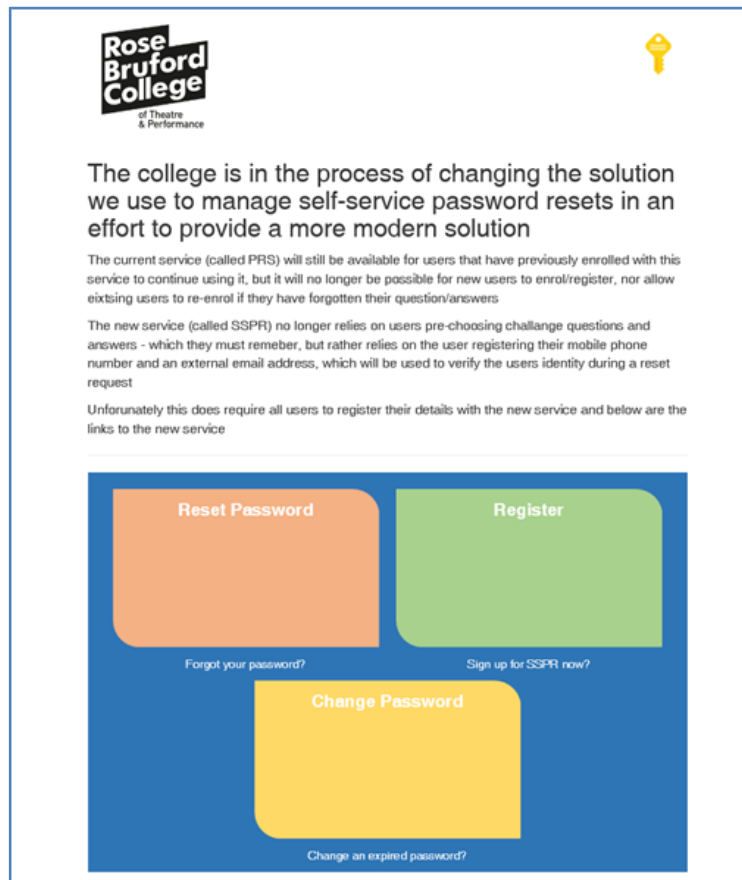

Self-service Password Reset facility

How to change a known, expired or temporary password

To use this service off-campus, go to the College's external website <https://www.bruford.ac.uk> and then click on the 'Portal Login' link, and then click on the 'Password Reset' link

If using a college computer you can find the link on the intranet home page

There are three options available to you as shown below

Select the third yellow option 'Change Password'

NB

If you are using a personal you maybe be prompted to login using your college full **UPN** and password.