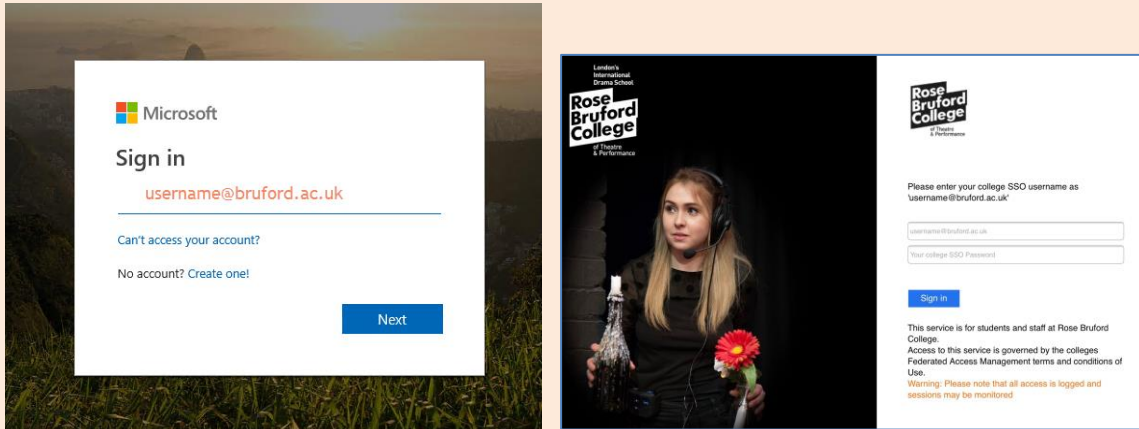

If using a college computer you can find the link on the intranet home page

There are three options available to you as shown below

Select the third yellow option 'Change Password'

NB

If you are using a personal you maybe be prompted to login using your college full **UPN** and password.

You will then be asked to enter your **current/old/temporary** password and choose a new password (entered twice) in the boxes

https://account.activedirectory.windowsazure.com/ChangePassword.aspx?por

File Edit View Favorites Tools Help