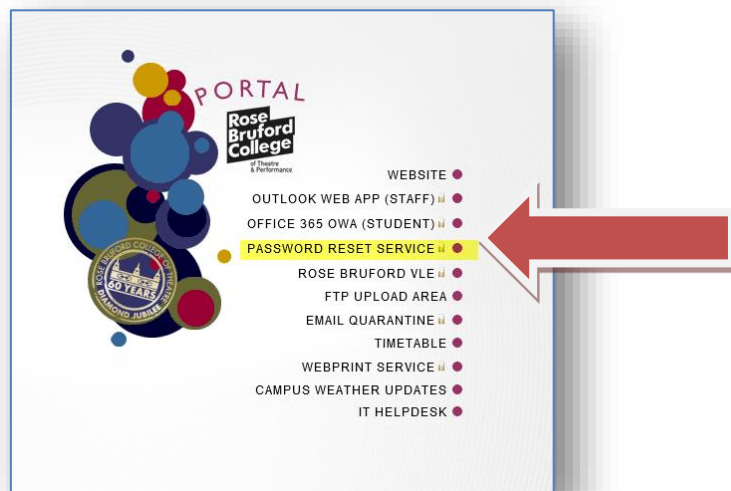

Self-service Password Reset facility

How to change a known, expired or temporary password

To use this service off-campus, go to the College's external website <https://www.bruford.ac.uk> and then click on the 'Portal Login' link, and then click on the 'Password Reset' link

If using a college computer you can find the link on the intranet home page

There are three options available to you as shown below

Select the third yellow option 'Change Password'

NB

If you are using a personal you maybe be prompted to login using your college full **UPN** and password.

Then click on **'submit'**

The screenshot shows a user profile page for Rose Bruford College. The page header includes the college logo and name. The main content area is titled 'Profile' and features a circular profile picture placeholder. To the right of the profile picture, the user's email and office information are displayed. A list of account management links is provided on the right side of the page. At the bottom, there are links for 'Privacy & cookies', 'Terms of use', 'Help', 'Feedback', and a copyright notice for Microsoft.